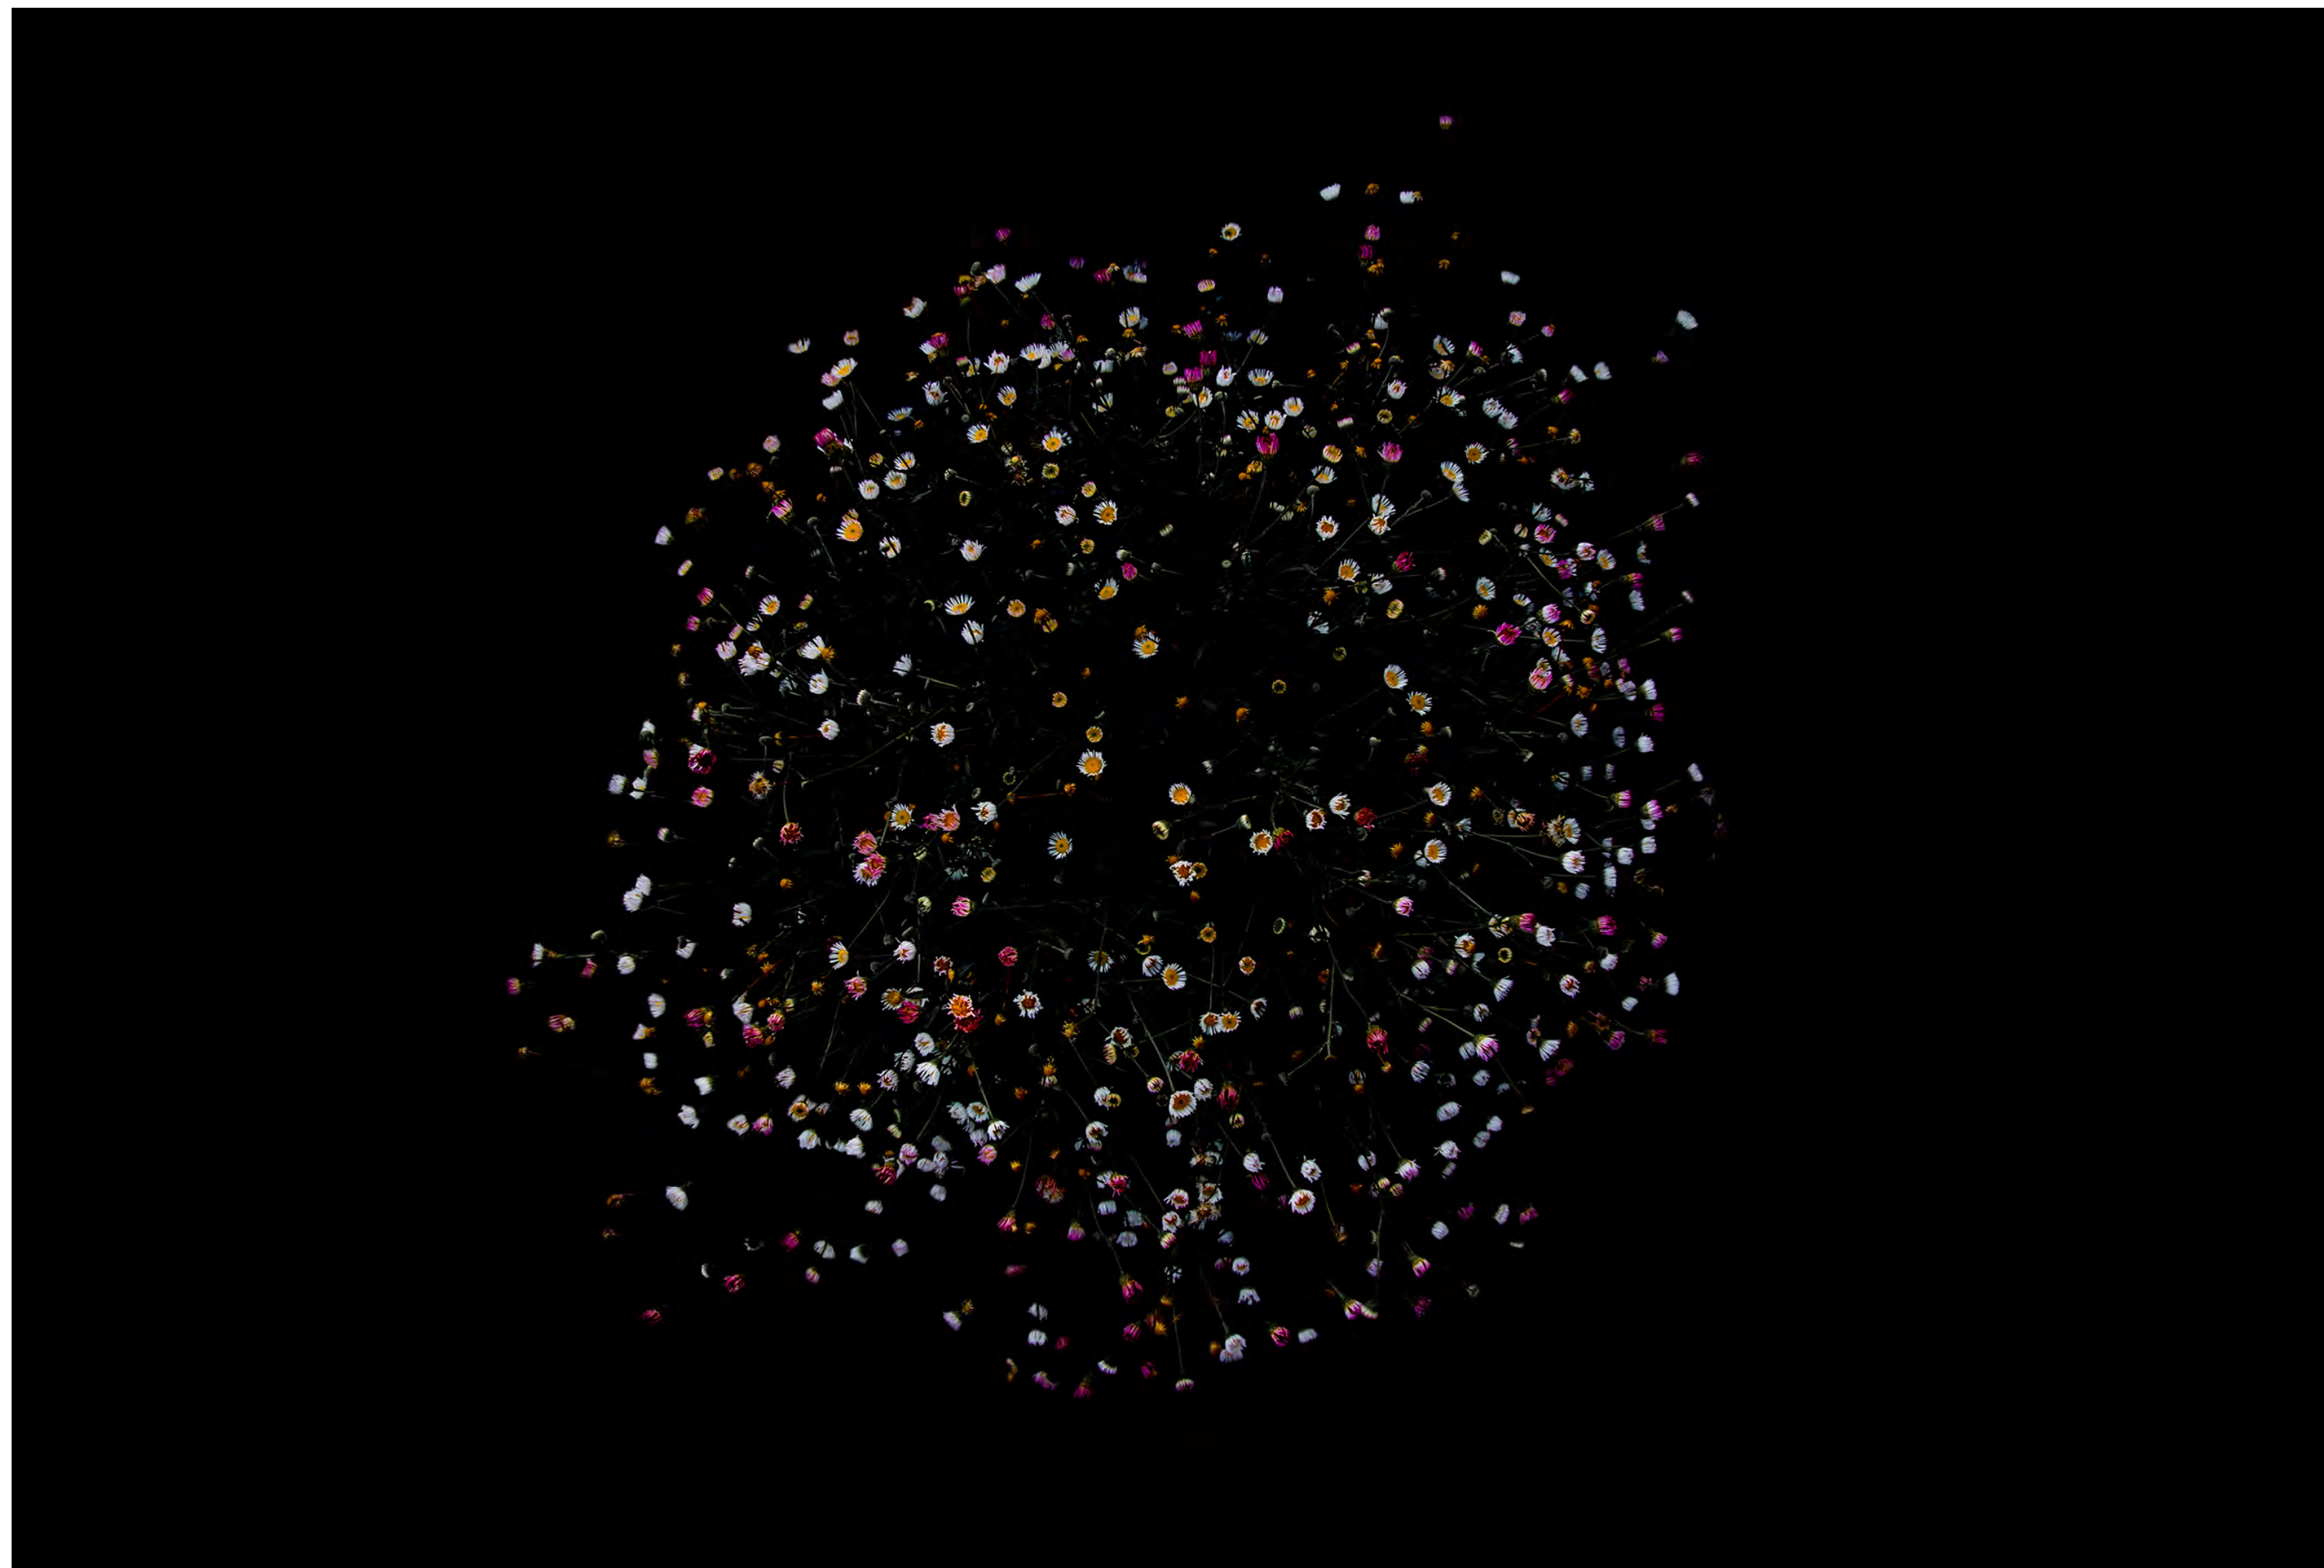

In Full Blossom, 2019

Photography

Plexiglass Optical

90 x 60 cm

1/10